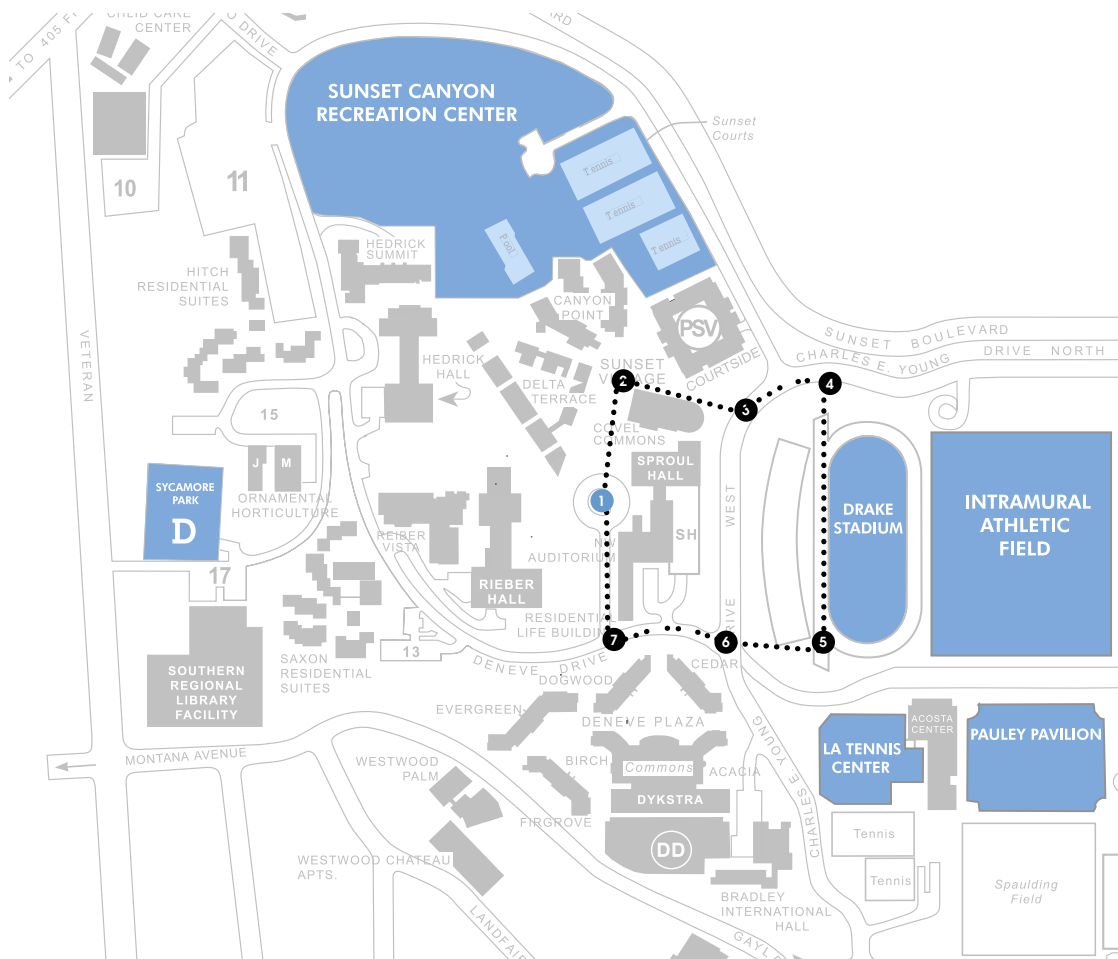

Covel and Sproul Tour

Level 2, 1200 steps, 0.6 miles
Start at: Sproul Turnaround

- 1** Sproul turnaround towards Covel Commons
- 2** Sunset Village towards Charles E Young Drive West
- 3** Cross Charles E Young Drive West, walk a bit North into Drake Stadium
- 4** Walk across Drake Stadium due South
- 5** Exit Drake Stadium towards Residence Halls
- 6** Charles E Young Drive West and De Neve Drive
- 7** De Neve Drive back towards Sproul Turnaround