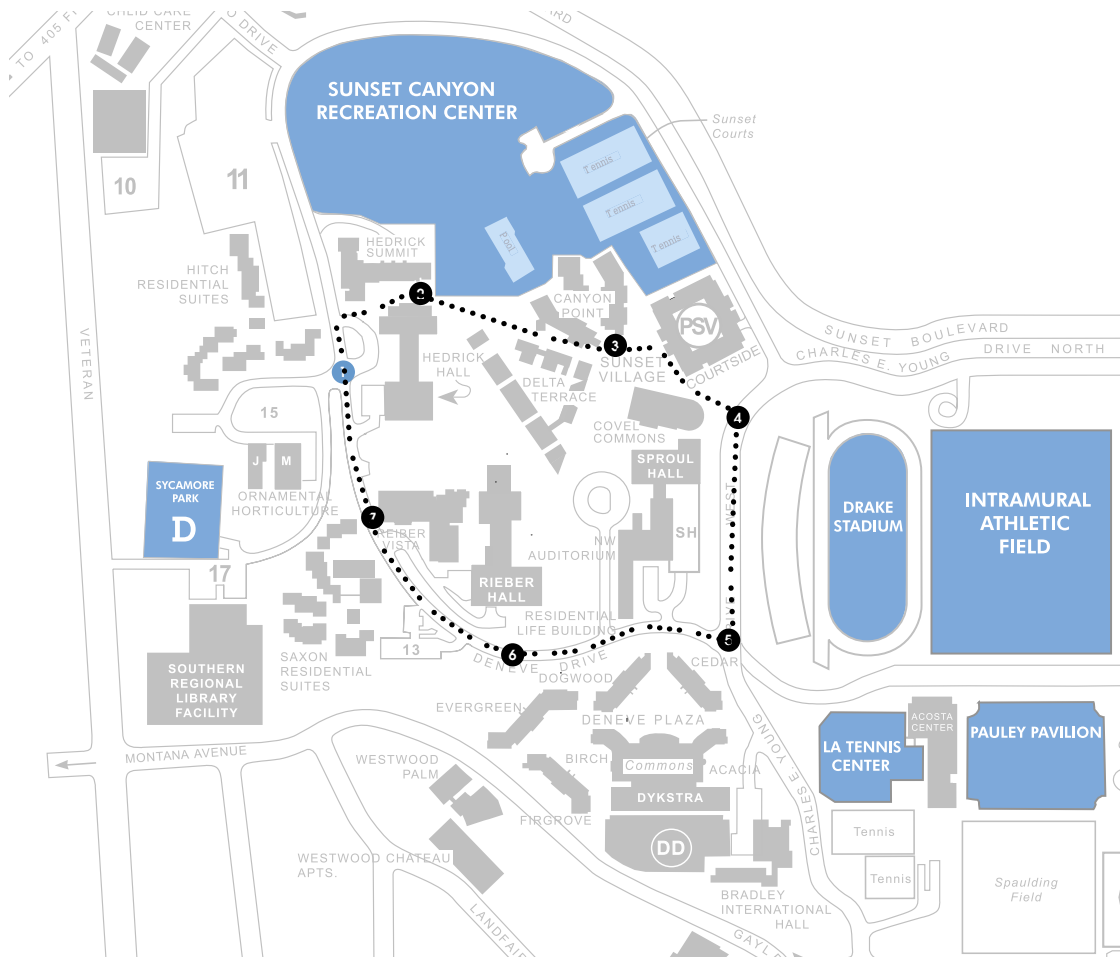

Hedrick and Rieber Tour

Level 2, 1200 steps, 0.6 miles
Start at: Hedrick Hall Turnaround

- 1** Hedrick Hall turnaround
- 2** Around Hedrick Hall towards Sunset Village
- 3** Sunset Village towards Charles E Young Drive West
- 4** Right on Charles E Young Drive West towards De Neve Drive
- 5** Charles E Young Drive West and De Neve Drive (take right)
- 6** Continue on De Neve Drive towards Rieber
- 7** Pass Rieber Hall towards Hedrick turnaround