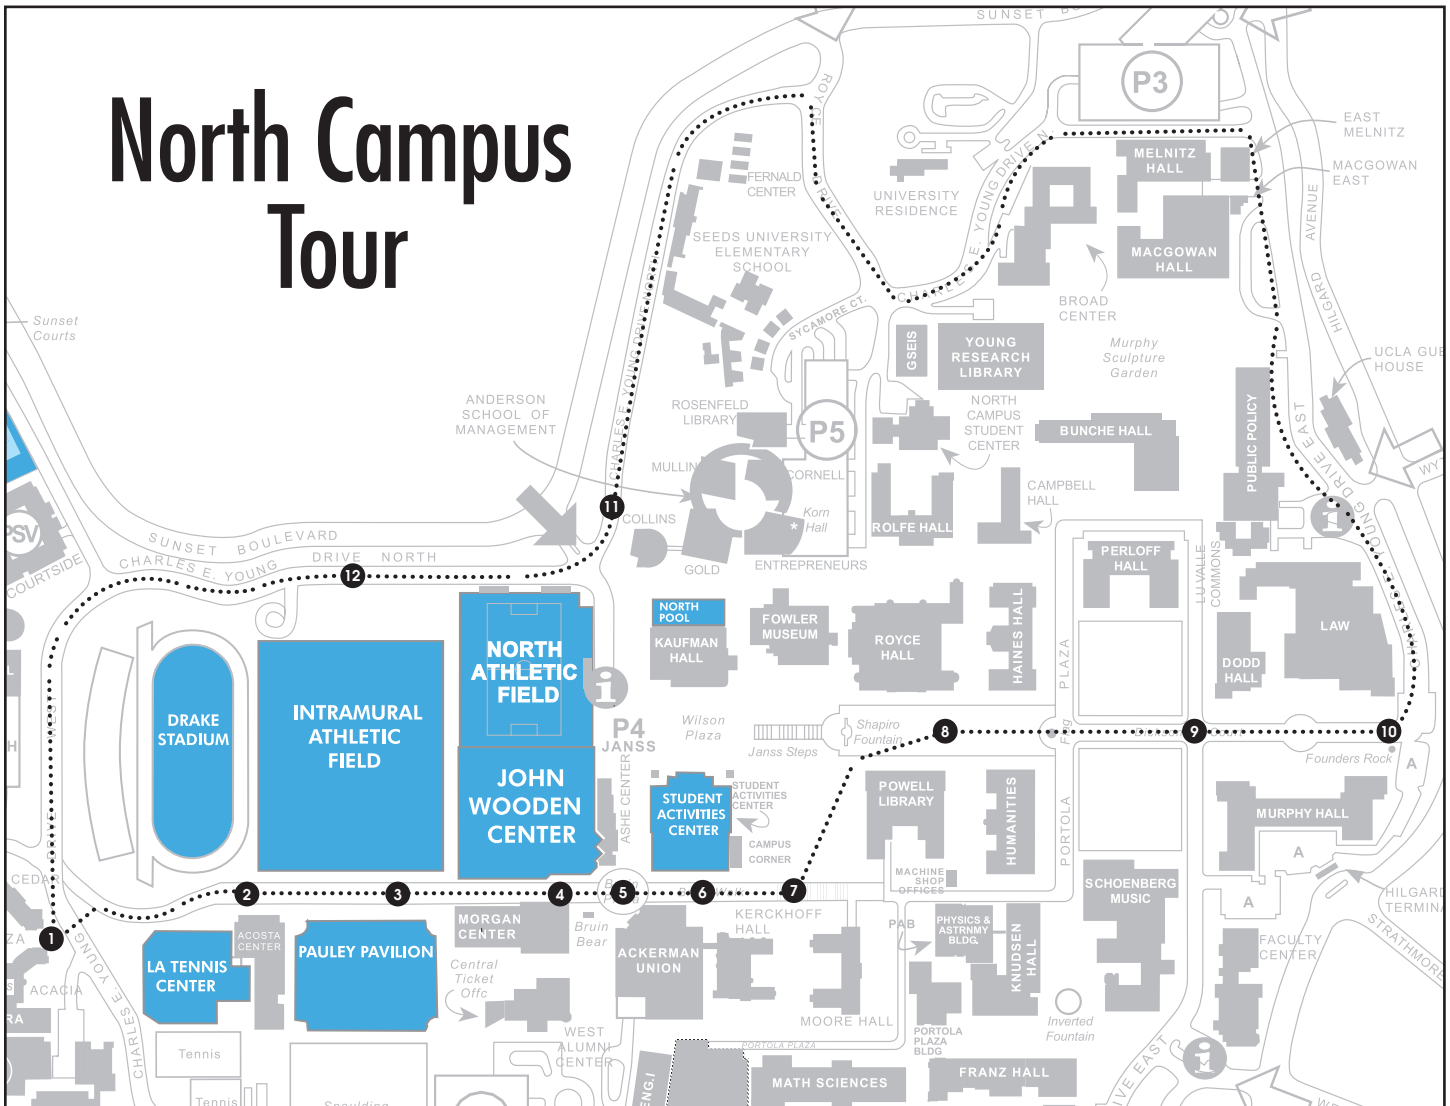

North Campus Tour

- | | | |
|--------------------------------------|------------------------------------|---|
| 1 DeNeve Plaza | 5 Bruin Plaza | 9 Dickson Plaza |
| 2 Drake Track Stadium | 6 Student Activities Center | 10 Founder's Rock |
| 3 Intramural Field | 7 Meyerhoff Park | 11 Anderson School of Management |
| 4 J.D. Morgan Athletic Center | 8 Powell Library | 12 Charles E. Young Drive North |