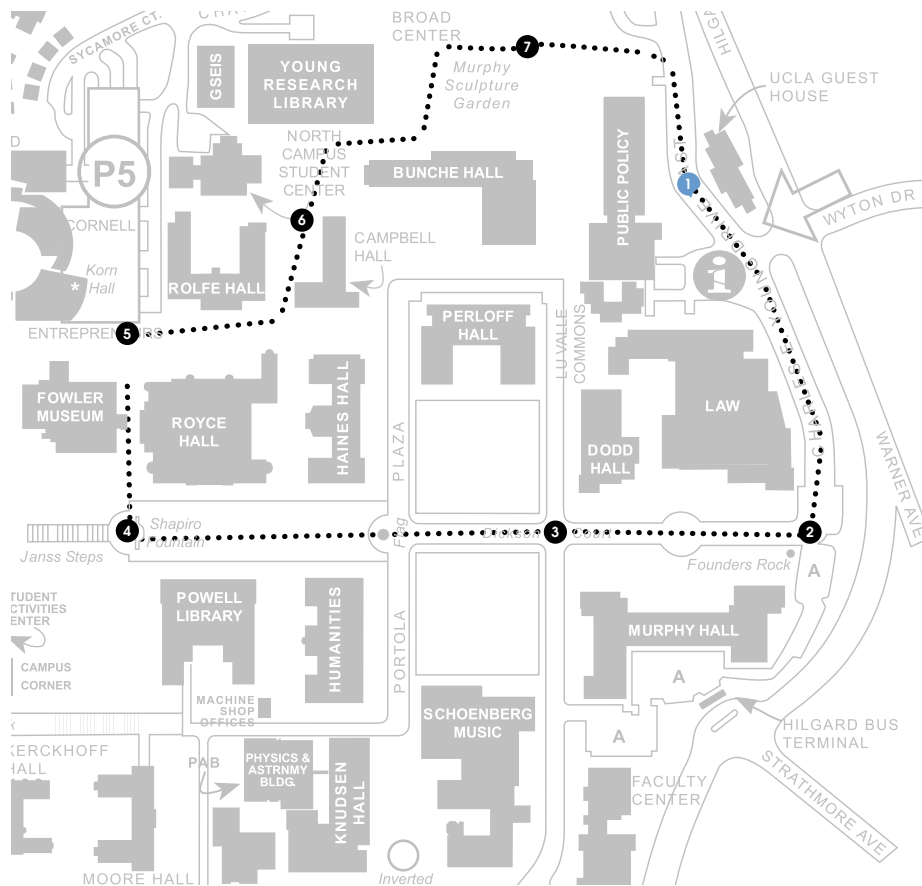

Guest House Tour

Level 1, 1400 steps, 0.7 miles

Start at: UCLA Guest House

- 1 UCLA Guest House onto Charles E Young East towards Murphy Hall
- 2 Right onto Dickson Court towards Shapiro Fountain
- 3 Continue on Dickson Court
- 4 Shapiro Fountain towards Rolfe Hall
- 5 Rolfe Hall towards North Campus Student Center
- 6 North Campus Student Center towards Murphy Sculpture Garden
- 7 Murphy Sculpture Garden towards the UCLA Guest House