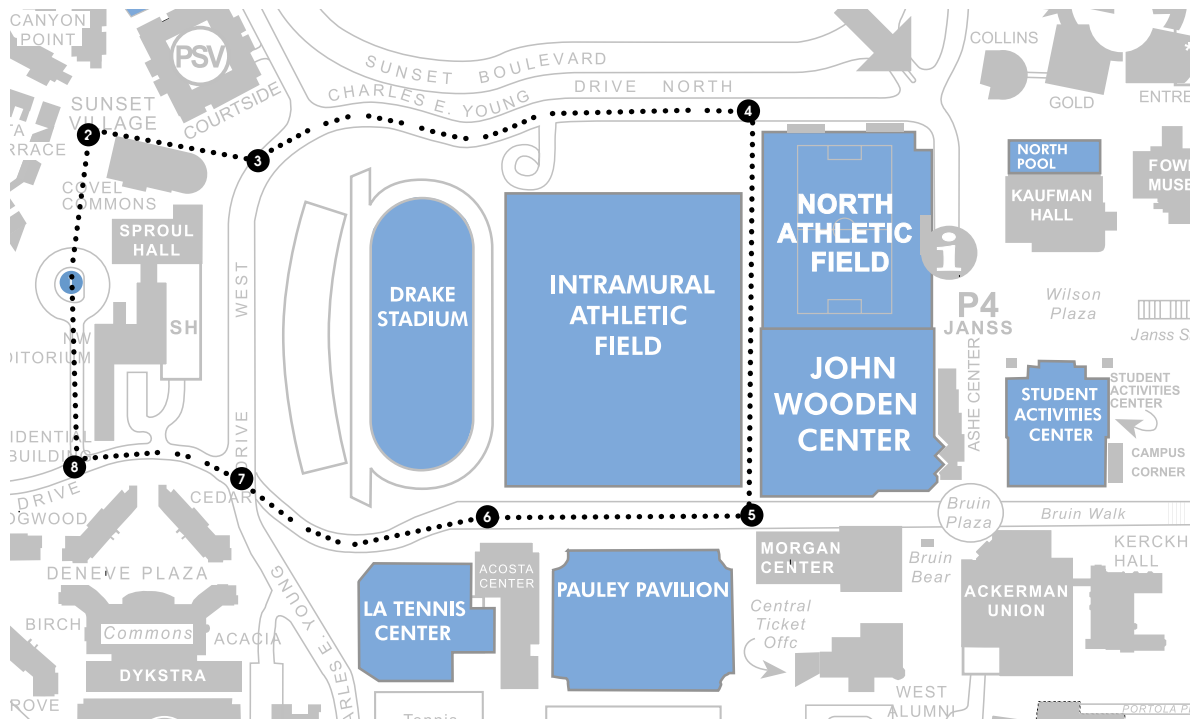

Covel and Sproul Tour

Level 1, 1200 steps, 0.6 miles
Start at: Sproul Turnaround

- 1 Sproul turnaround towards Covel Commons
- 2 Sunset Village towards Charles E Young Drive West
- 3 Cross Charles E Young Drive West, walk a bit North onto Charles E Young Drive North
- 4 Turn right onto side street pass the IM field towards JWC
- 5 Turn right towards Residence Halls
- 6 Continue on path towards halls passing the IM field and Drake
- 7 Cross Charles E Young Drive West onto De Neve Drive
- 8 Turn right onto Sproul turnaround